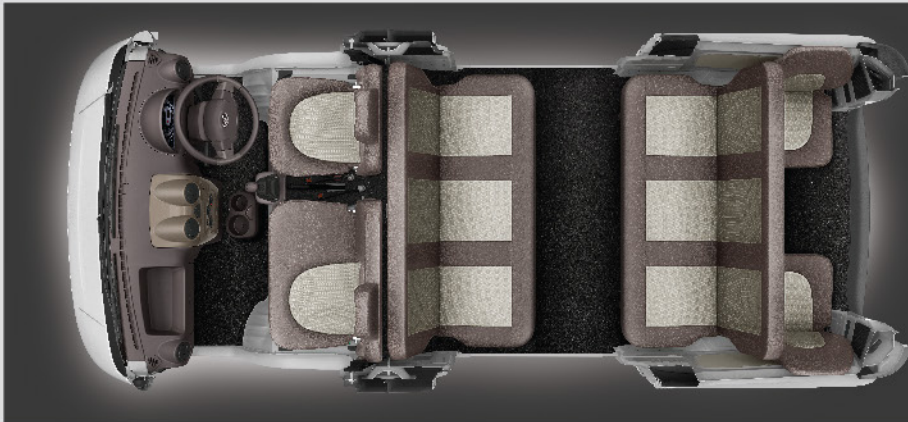

INTRODUCING
SUPRO
10-SEATER DIESEL VAN

NEW AND IMPROVED WITH BS6

Excellent
Mileage*

4-Speed
Gear Box

Anti-Lock
Braking System

SUPRO

Tarakki ke kai raastey

Presenting the new Supro Minivan, a 10-seater diesel van that's the perfect choice for your business needs. Its stylish exteriors with attractive and comfortable interiors make the Supro the most affordable van in the diesel category.

Key Features:

- Excellent mileage of 20.16 km/l*
- Powerful DI engine, Power 19.4 kW (26 HP), Torque 58 Nm
- Comfortable D+9 seating
- Top speed of 70 km/h
- 4-Speed Gear Box
- Anti-locking braking system for more safety
- Front nose design for extra security

Specification	Description	Supro Minivan
Engine	Type	Compression Ignition, Four Stroke DI, TCIC
	No of cylinders	2
	Displacement Capacity	909 cm ³
	Maximum Engine Output (Power)	19.4 kW @3600 r/min (26 HP)
	Maximum Torque	58 Nm @1200 - 3000 r/min
Transmission	No of Gears	4 Forward and 1 Reverse
Steering	Type	Manual Rack and Pinion.
Suspension	Front	Mc Pherson Strut with Coil Spring
	Rear	Leaf spring
Brake	Type	Vacume Assisted Hydraulic with Auto Adjuster.
	Front	Disc
	Rear	Drum
Dimensions	Over all vehicle Dimension L X W X H in mm	3798 x 1540 x 1915
	Wheel Base in mm	1950
	Min Ground Clearance in mm	176
Weights	GVW	1995 kg
Wheels & Tyres	Wheel Rim Size	4.5JX 13
	Tyre Size Designation	155 R13,8PR
Max Speed		70 Km/h
Seating Capacity		D + 9
Diesel Tank Capacity		30L
Mileage		20.16 km/l*